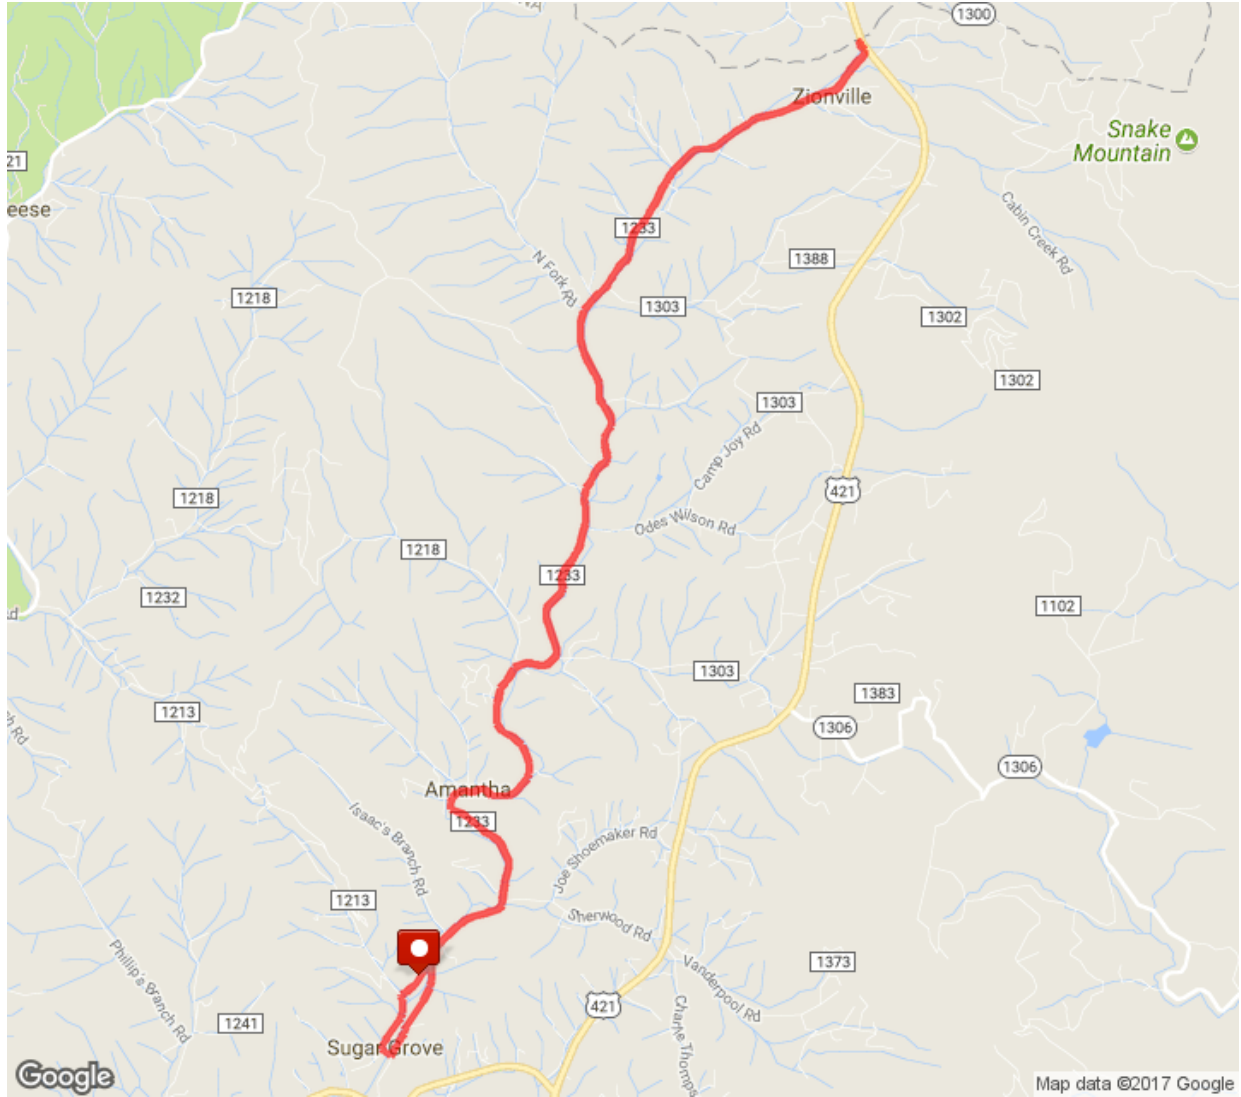

CowBelle Classic 15 miles

Distance: 15.67 mi

Elevation Gain: 1,697 ft

Elevation Max: 3,265 ft

Notes

0.00 mi Head northeast on Dale Adams Rd toward Old Mill Rd

0.12 mi	Slight left onto Old US Hwy 421
1.10 mi	Head northwest on Old US Hwy 421 toward Henson Hollar Rd Destination will be on the right
2.43 mi	Head north on Old US Hwy 421 toward Laurel Branch Rd Destination will be on the left
5.92 mi	Head northeast on Old US Hwy 421 toward Harbin Rd
7.34 mi	Head southwest on Old US Hwy 421 toward Emory Greer Rd Destination will be on the left
14.63 mi	Head south on Old US Hwy 421 toward Georges Gap Rd
15.13 mi	Head northwest on Georges Gap Rd toward Wm Hardy Mast Rd
15.53 mi	Turn right onto Dale Adams Rd
15.54 mi	Head northeast on Dale Adams Rd
15.67 mi	Destination
