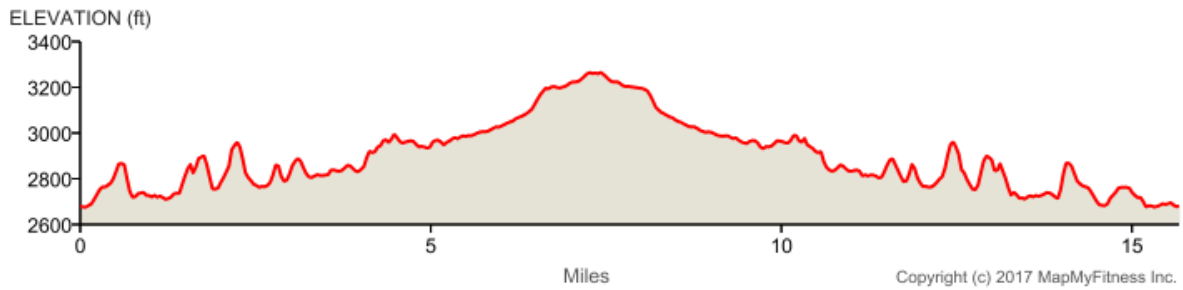

CowBelle Classic 15 miles

Distance: 15.67 mi

Elevation Gain: 1,697 ft

Elevation Max: 3,265 ft

Notes

0.00 mi Head northeast on Dale Adams Rd toward Old Mill Rd

0.12 mi	Slight left onto Old US Hwy 421
1.10 mi	Head northwest on Old US Hwy 421 toward Henson Hollar Rd Destination will be on the right
2.43 mi	Head north on Old US Hwy 421 toward Laurel Branch Rd Destination will be on the left
5.92 mi	Head northeast on Old US Hwy 421 toward Harbin Rd
7.34 mi	Head southwest on Old US Hwy 421 toward Emory Greer Rd Destination will be on the left
14.63 mi	Head south on Old US Hwy 421 toward Georges Gap Rd
15.13 mi	Head northwest on Georges Gap Rd toward Wm Hardy Mast Rd
15.53 mi	Turn right onto Dale Adams Rd
15.54 mi	Head northeast on Dale Adams Rd
15.67 mi	Destination
